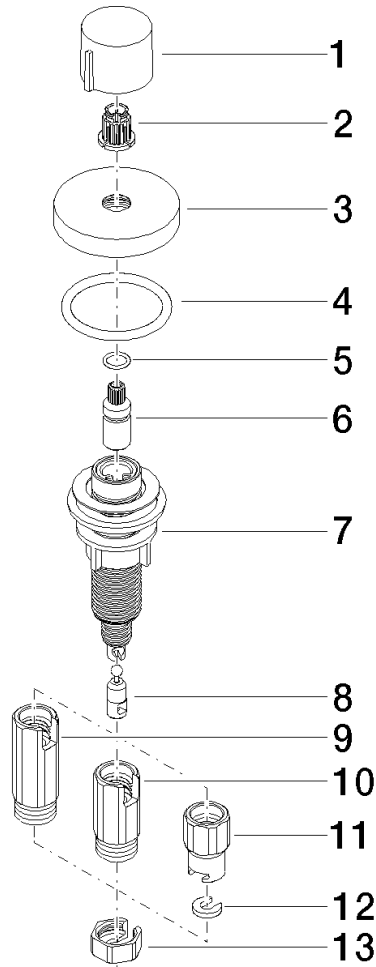

Strainer waste with control handle - Champagne (22kt Gold)

ELIO

10 710 970

- control for single basin
- including adapter for Bowden cable

Fits ELIO, ENO, MEM, META SQUARE, SYNC, TARA and TARA ULTRA

Fits: ELIO, MEM, TARA, TARA ULTRA, META SQUARE

	Champagne (22kt Gold)	10 710 970-47
	Chrome	10 710 970-00
	Brushed Platinum	10 710 970-06
	Platinum	10 710 970-08
	Durabrand (23kt Gold)	10 710 970-09
	Dark Chrome	10 710 970-19
	Brushed Durabrand (23kt Gold)	10 710 970-28
	Matte Black	10 710 970-33
	Brushed Champagne (22kt Gold)	10 710 970-46
	Brushed Chrome	10 710 970-93
	Brushed Dark Platinum	10 710 970-99

10 710 970

mm [inches]

10 710 970

Parts for other finishes can be found here: [Chrome](#)

Spare parts list

No.	Item Number	Name	Quantity used	Delivery time
1	09 20 97 030-47	handle	1	60
2	90 12 12 002 00 90	fixing cap	1	2
3	09 27 87 006-47	rosette	1	30
4	90 14 10 043 00 90	seal	1	2
5	09 14 10 042 90	seal	1	2
6	09 29 06 087-47	spindle	1	-
Spare part can no longer be ordered, please order the replacement item				
7	04 30 01 029 00 90	adaptor	1	2
8	09 24 03 175 90	adaptor	1	2
9	09 11 10 073-07	connection	1	30
10	09 11 10 074-07	connection	1	30
11	09 11 10 079-07	connection	1	30
12	09 30 11 087 90	disc	1	2
13	09 23 30 024-07	nut	1	30