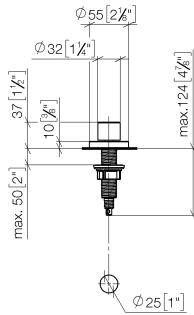

Strainer waste with control handle - Champagne (22kt Gold)

ELIO

10 710 970

- control for single basin
- including adapter for Bowden cable

Fits ELIO, ENO, MEM, META SQUARE, SYNC, TARA and TARA ULTRA

Fits: ELIO, MEM, TARA, TARA ULTRA, META SQUARE

10 710 970

mm [inches]

10 710 970

Parts for other finishes can be found here: [Chrome](#)

Spare parts list

No.	Item Number	Name	Quantity used	Delivery time
1	09 20 97 030-47	handle	1	60
2	90 12 12 002 00 90	fixing cap	1	2
3	09 27 87 006-47	rosette	1	30
4	90 14 10 043 00 90	seal	1	2
5	09 14 10 042 90	seal	1	2
6	09 29 06 087-47	spindle	1	-
Spare part can no longer be ordered, please order the replacement item				
7	04 30 01 029 00 90	adaptor	1	2
8	09 24 03 175 90	adaptor	1	2
9	09 11 10 073-07	connection	1	30
10	09 11 10 074-07	connection	1	30
11	09 11 10 079-07	connection	1	30
12	09 30 11 087 90	disc	1	2
13	09 23 30 024-07	nut	1	30